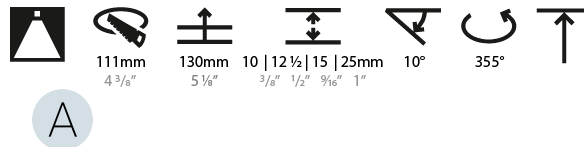

Ø 107mm 4 3/16"